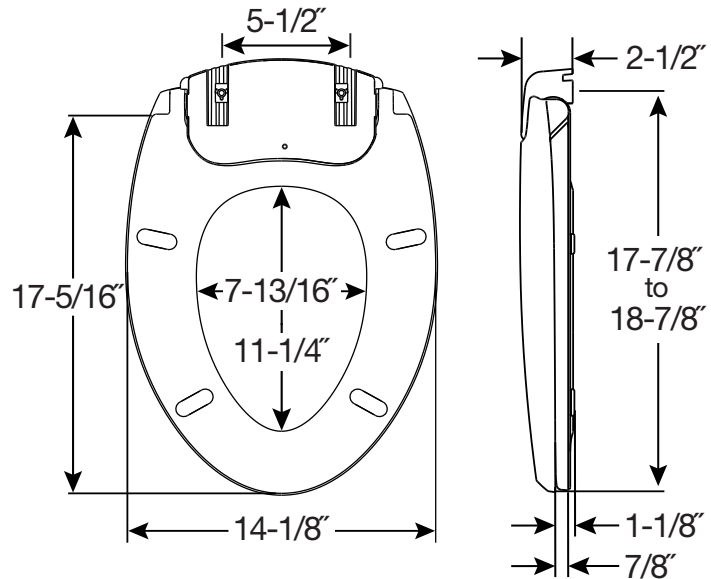

RADIANCE™ H1900NL

RESIDENTIAL PLASTIC TOILET SEAT

FEATURES:

- **Multi-Setting Warming Seat**
  3 temperature settings for comfort
- **iLumaLight®**
  Blue LED night light illuminates with a soft, soothing glow
- **STA-TITE® Seat Fastening System™**
  Never Loosens™
- **Whisper•Close®**
  Slowly and quietly closes
- **Precision Seat Fit™**
  1" front-to-back adjustability provides the perfect bowl fit
- **Super Grip Bumpers™**
  Provides greater stability

SPECIFICATIONS:

1. **Size:** Elongated
2. **Material:** Plastic
3. **Style:** Closed Front with Cover
4. **Ring Bumpers:** Four
5. **Hinges:** Plastic
6. **Hardware:** STA-TITE® Seat Fastening System™
7. **Power Rating:** AC 120V, 60Hz
8. **Rated Power Consumption:** 55W
9. **Power Cord Length:** 48"
10. **Power Requirement:** GFCI Outlet

Codes & Standards:

Complies with
IAPMO/ANSI Z124.5
Standards
Residential Classification